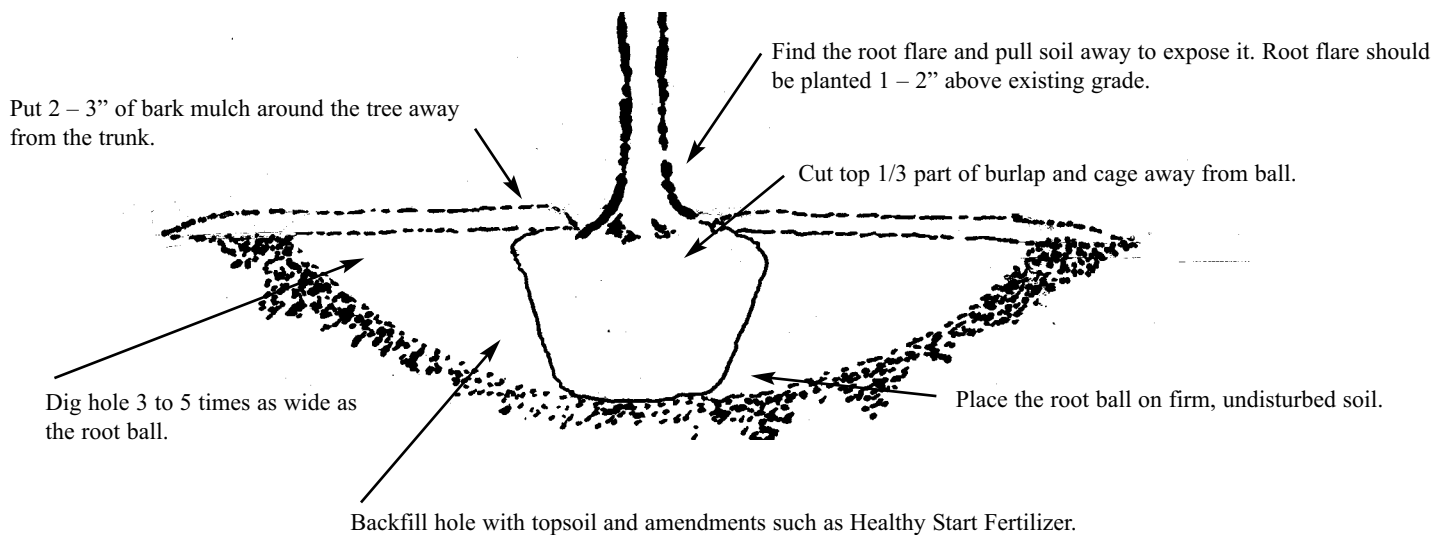

Planting Guidelines for B&B Trees:

Note: Adequate water is crucial for plant's survival. Watering too much or not enough can be lethal to plants! Immediately after planting, water planting area deeply. Monitor watering schedule very carefully for at least 1 year after planting.