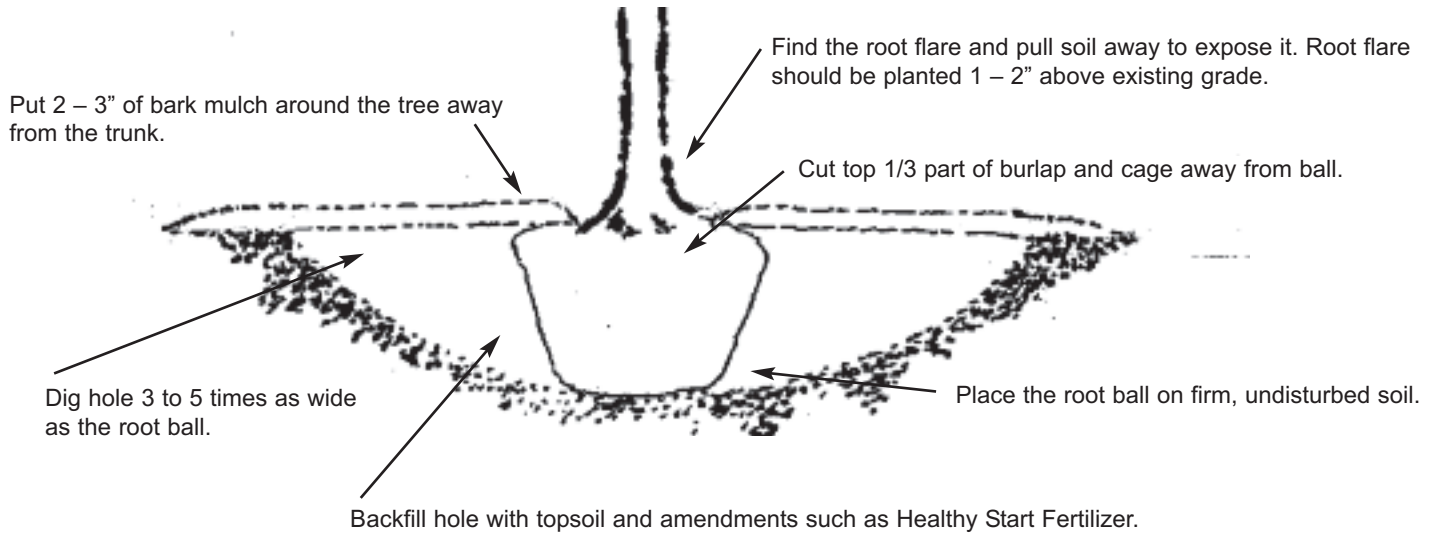

## Planting Guidelines for B&B Trees:

Note: Adequate water is crucial for plant's survival. Watering too much or not enough can be lethal to plants! Immediately after planting, water planting area deeply. Monitor watering schedule very carefully for at least 1 year after planting.